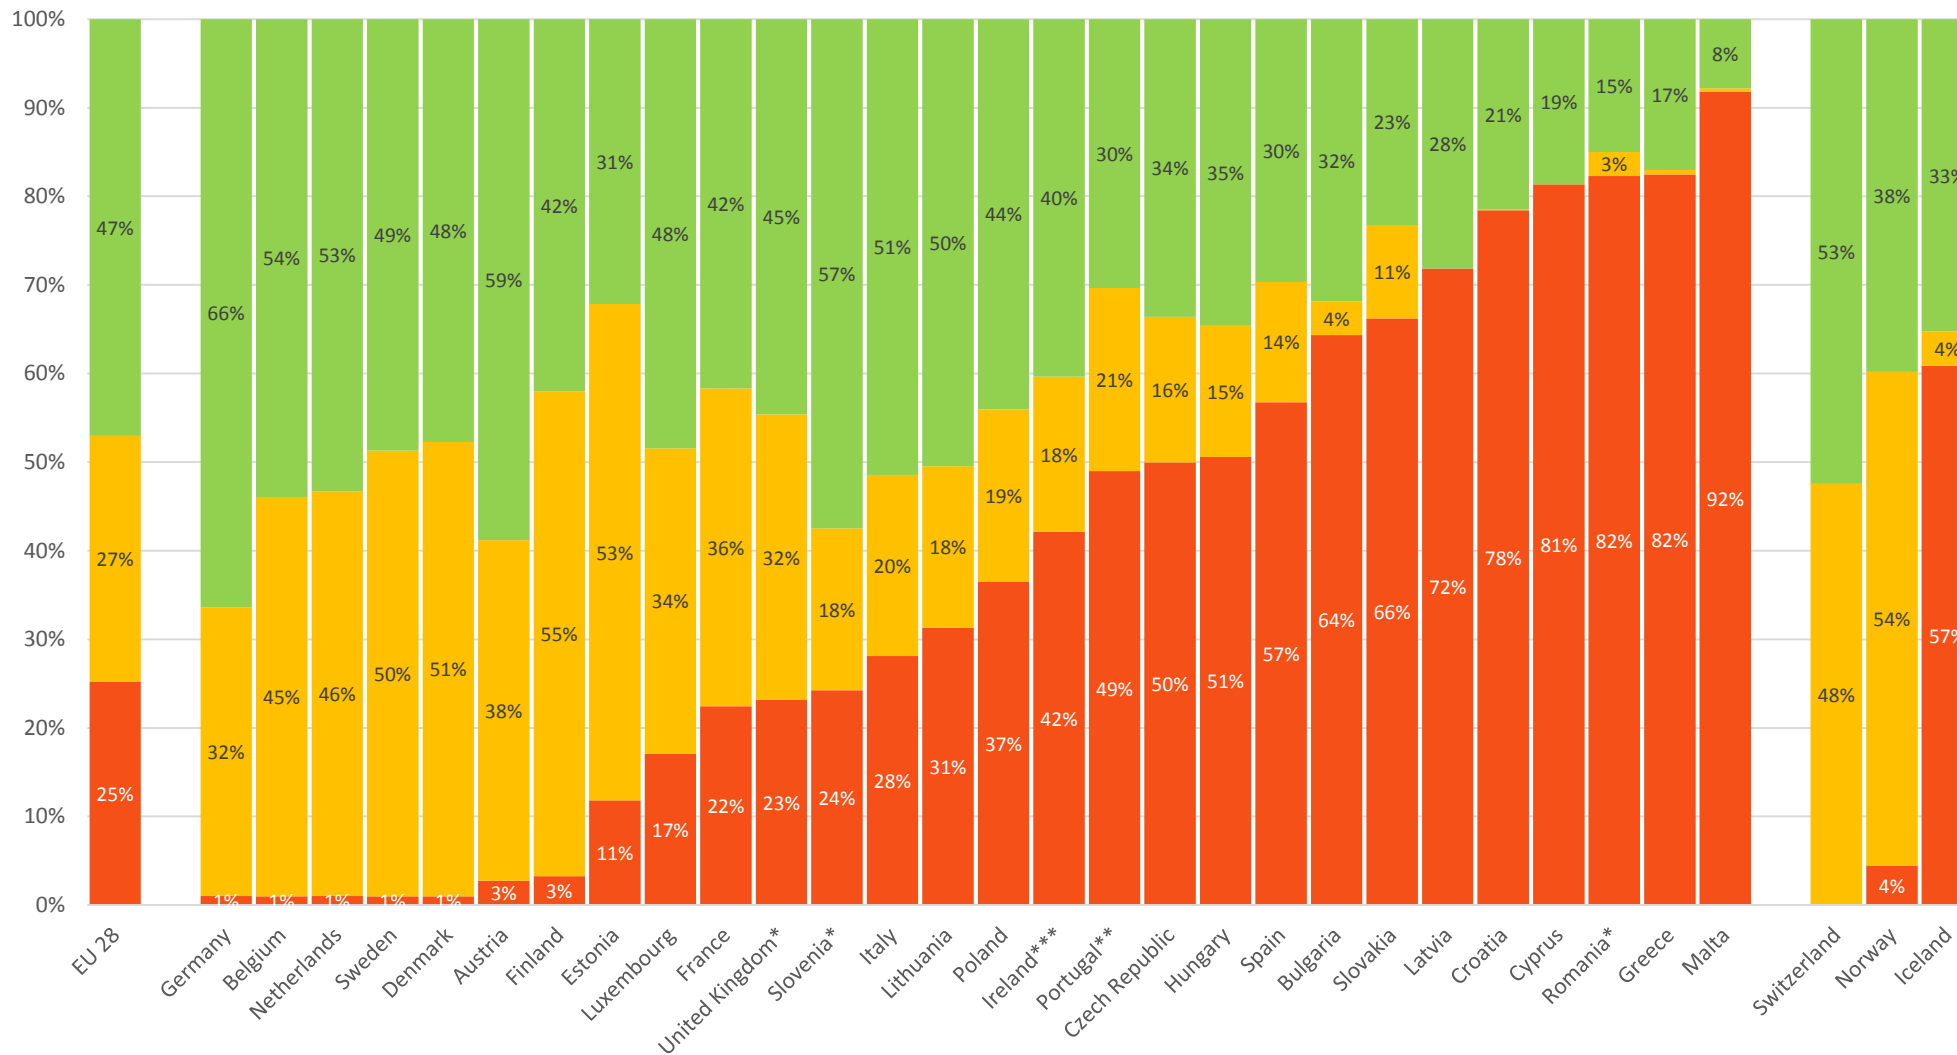

Municipal waste treatment in 2016

EU 28 + Switzerland, Norway and Iceland

- Landfill
- Waste-to-Energy
- Recycling + Composting

Graph by CEWEP, Source: EUROSTAT 2018
 *: latest data 2015
 **: latest data 2014
 ***: latest data 2012